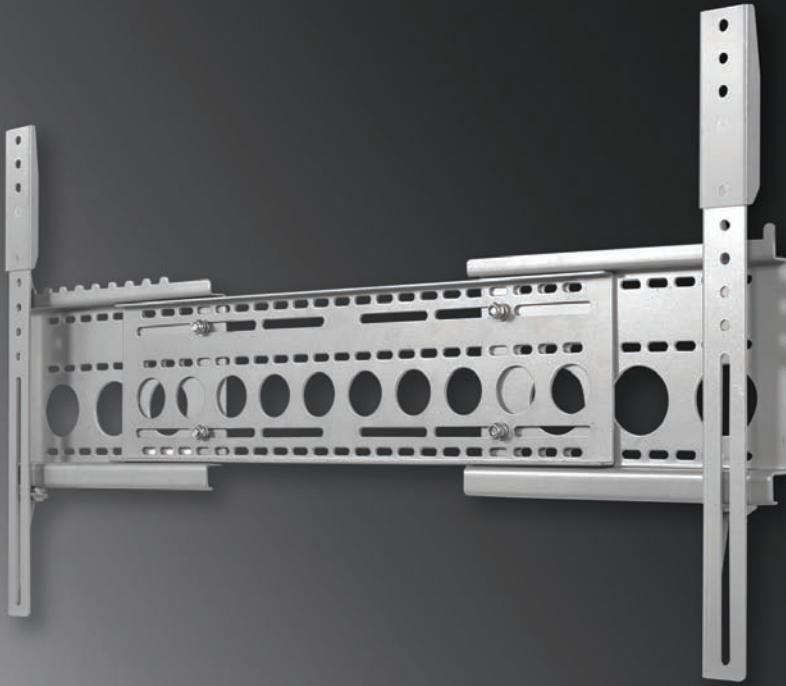

FP350

Plasma / LCD Mount - Flat to wall

26-70"

Specification

- AVF Nexus Brand
- To fit **26-70" (66-178cm)** TVs
- Supports **100kg (220lbs)**
- **VESA** mounting centres up to 1050 x 475mm
- Silver Effect or Piano Black

Features

- Closest to wall fit
- Picture style finish
- Lifetime warranty

FP350

Plasma / LCD Mount - Flat to wall

The FP350 is a width adjustable ultra low profile mount for Plasma / LCD TVs from 26 to 70" (66 to 178cm).

The compact and practical design enables the closest to wall fit TV mounting.

Ultra

Low Profile, for the closest to wall mounting.

AVF Group Limited

Road 30, Hortonwood, Telford, Shropshire. TF1 7YE

Call +44 (0) 1952 670009 - email enquiries@avf.co.uk - visit www.avf.co.uk

Perfect for
Plasmas

FP350

FP350

FP350PB

FP350 Product Specification

Brand	AVF Nexus	Weight Capacity	100kg (220lbs)
Model	FP350 - FP350PB	VESA Compatibility	Up to 1050 x 475mm
Screen Size	26 - 70 Inch	Color Options	Silver Effect / Piano Black