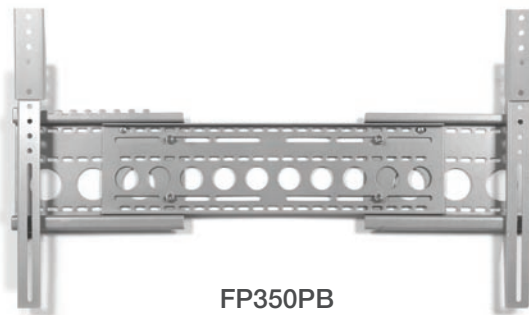

FP350

Plasma / LCD Mount - Flat to wall

26-70"

Specification

- AVF Nexus Brand
- To fit **26-70" (66-178cm)** TVs
- Supports **100kg (220lbs)**
- **VESA** mounting centres up to 1050 x 475mm
- Silver Effect or Piano Black

Features

- Closest to wall fit
- Picture style finish
- Lifetime warranty

FP350

Plasma / LCD Mount - Flat to wall

The FP350 is a width adjustable ultra low profile mount for Plasma / LCD TVs from 26 to 70" (66 to 178cm).

The compact and practical design enables the closest to wall fit TV mounting.

Ultra

Low Profile, for the closest to wall mounting.

AVF Group Limited

Road 30, Hortonwood, Telford, Shropshire. TF1 7YE

Call +44 (0) 1952 670009 - email enquiries@avf.co.uk - visit www.avf.co.uk

Perfect for
Plasmas

FP350

FP350

FP350PB

FP350 Product Specification

Brand	AVF Nexus	Weight Capacity	100kg (220lbs)
Model	FP350 - FP350PB	VESA Compatibility	Up to 1050 x 475mm
Screen Size	26 - 70 Inch	Color Options	Silver Effect / Piano Black